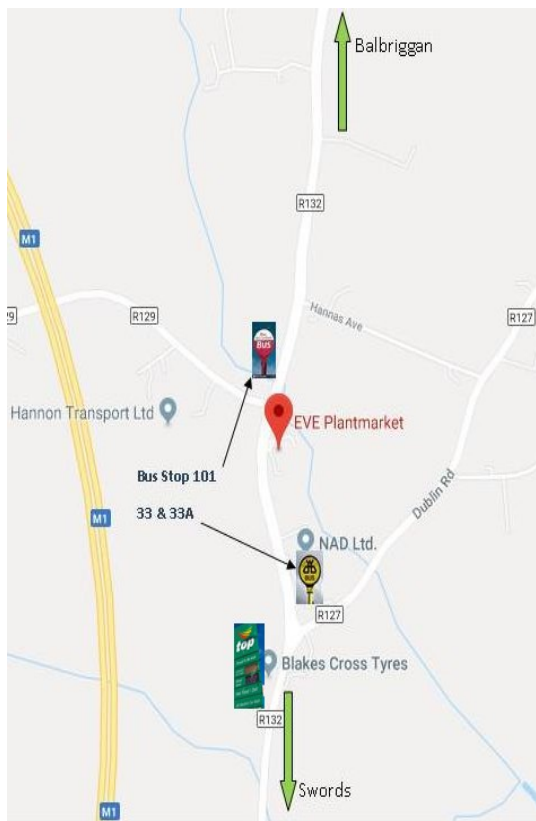

Location

EVE Plantmarket is located approximately 6km past Swords at Blakes Cross on the R132 (Swords—Balbriggan Road).

The Centre is a short distance from the bus stop and is serviced by the number 33/33a Dublin Bus and the 101 bus from Drogheda.